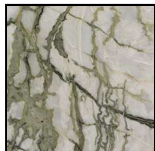

Redondo Accent

47cm x 47cm H 51cm
18,5" x 18,5" H 20,08"

47cm x 47cm H 52cm
18,5" x 18,5" H 20,47"

FINISHINGS

Frame finishing

Glossy
Champagne/Ash
Wood Tobacco

Top finishing

GLOSSY GREEN