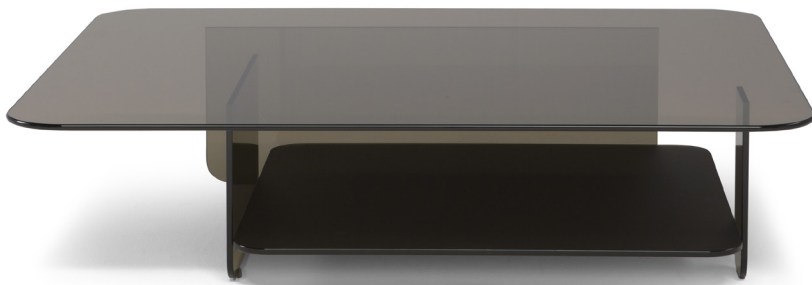

■ E04504X

■ E04503X

■ E04506X

■ E04505X

■ E04509X

■ E04510X

■ E04512X

■ E04511X

SCHEMATICS

Rectangular Central

100cm x 120cm H 28cm
39,37" x 47,24" H 11,02"

Redondo CENTRAL

100cm x 100cm H 32cm
39,37" x 39,37" H 12,6"

Redondo Accent

40cm x 40cm H 48cm
15,75" x 15,75" H 18,9"

FINISHINGS

Frame finishing

BRONZE

MATT COFFEE

SMOKE

HEAVENLY

Copper

Top finishing

BRONZE

SMOKE

Extra Clear Glass