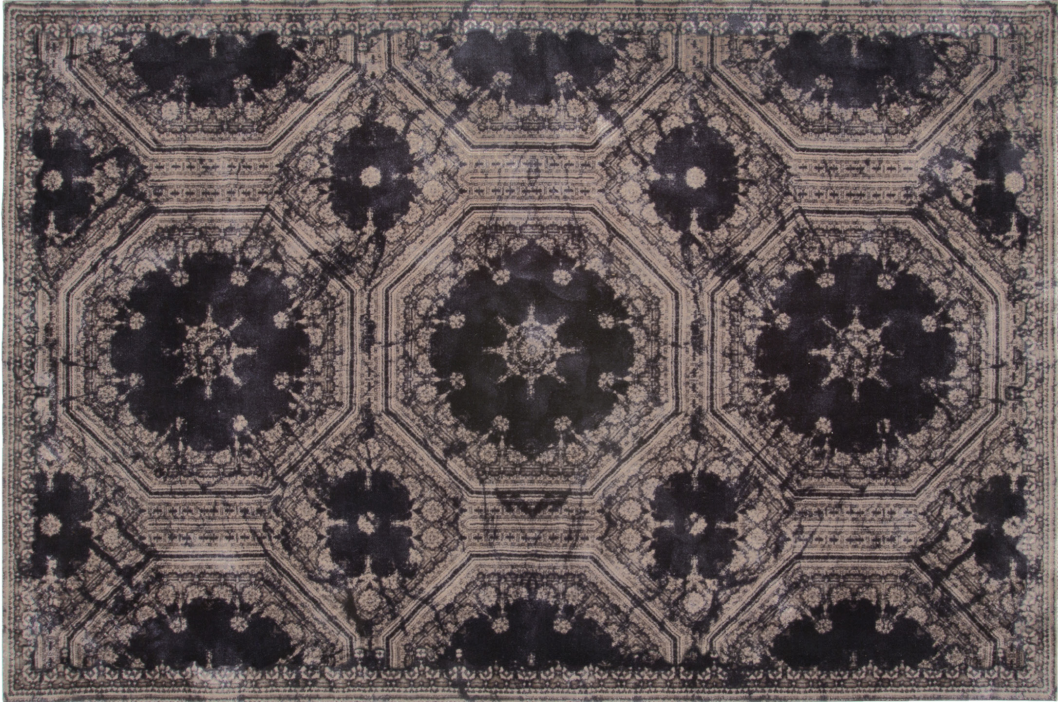

■ R70402X

■ R70401X

ALL PICTURES SHOWN ARE FOR ILLUSTRATIVE PURPOSE ONLY. ACTUAL PRODUCT MAY VARY DUE TO PRODUCT ENHANCEMENT.

SCHEMATICS

---

RECTANGULAR

300cm x 200cm  
118,11" x 78,74"

400cm x 300cm  
157,48" x 118,11"

FINISHINGS

---

Color

Night blue

TAUPE