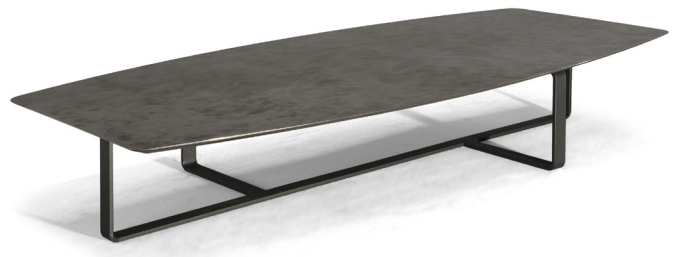

■ T134MX3

■ T134XX3

■ T134MM5

■ T134M05

■ T13401X

■ T13403X

SCHEMATICS

SQUARE CENTRAL

90cm x 90cm H 38cm
35,43" x 35,43" H 14,96"

RECTANGULAR CENTRAL

70cm x 148cm H 25cm
27,56" x 58,27" H 9,84"
73cm x 118cm H 39cm
28,74" x 46,46" H 15,35"

RECTANGULAR ACCENT

46cm x 56cm H 50cm
18,11" x 22,05" H 19,69"

FINISHINGS

Frame finishing

ANTHRACITE

Top finishing

SMOKED OAK

NICKEL SILVER

GLAZED COFFEE

GLOSSY CALACATTA GOLD