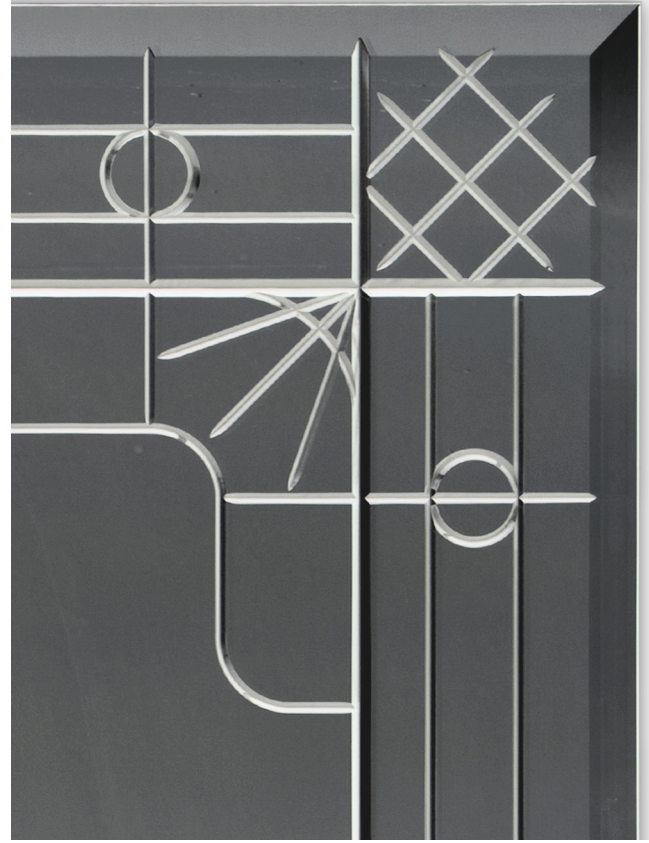

■ Y71102X

■ Detail

■ Y71101X

## SCHEMATICS

---

### MIRROR

88cm x 1cm H 88cm  
34,65" x 0,39" H 34,65"

88cm x 3cm H 208cm  
34,65" x 1,18" H 81,89"